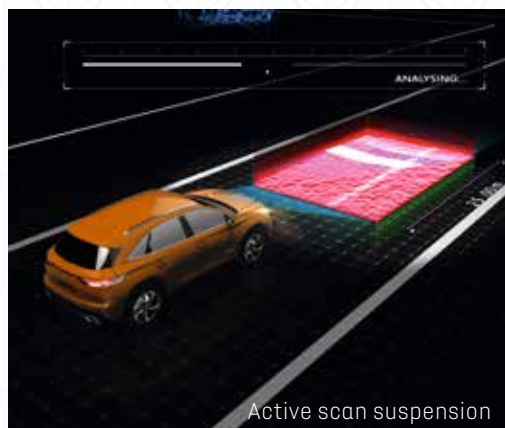

CYCLE & CARRIAGE
Exceptional Journeys

DS AUTOMOBILES

DS 7 CROSSBACK

Crafted in Paris

B.R.M R180 Timepiece

DS LED Light Signature

Active scan suspension

3D Effect LED Rear Light

12.3" Digital Instrument cluster

Rivoli trimmings

TECHNICAL SPECIFICATIONS

ENGINE	
Capacity (cc)	1,598
Maximum Power (kw/ rpm)	133/ 5,500
Maximum Torque (Nm/rpm)	250/1,650
Fuel System	Petrol Direct Injection Turbocharged
Fuel Capacity (Litres)	60
Bore and stroke (mm)	77x85.8
TRANSMISSION	
Type	8-speed automatic
Drive Type	Front-wheel drive
PERFORMANCE	
Top Speed (km/h)	220
Acceleration 0 – 100km/h (s)	9.6
FUEL ECONOMY	
Combined (L/100km)	5.5 (18.1km/L)
CARBON EMISSION	
Combined (g/km)	126
WEIGHT	
Unladen Weight (kg)	1,428
DIMENSIONS	
Length/Width/Height (mm)	4,595/1,895/1,631
Wheelbase (mm)	2,738
Turning Radius (m)	5.22